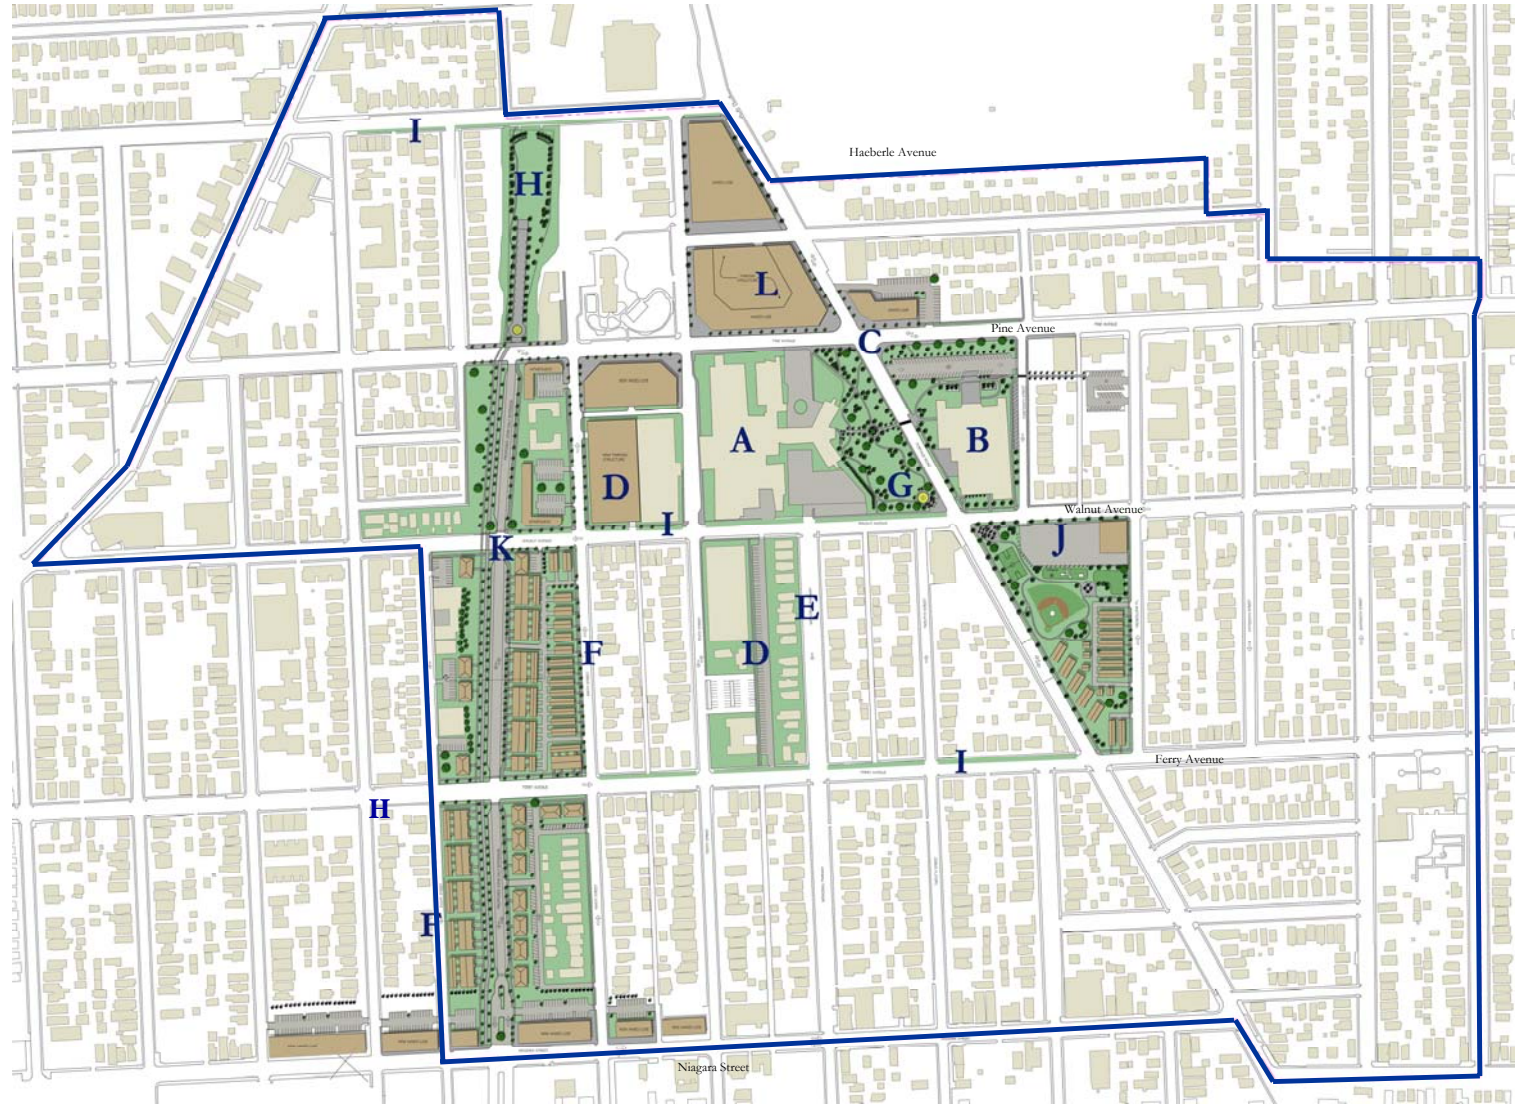

Memorial Park Neighborhood Master Plan

Figure 1 Memorial Park Neighborhood Master Plan

Refer to the adjoining Executive Summary for further details and description regarding the lettered items on the Memorial Park Neighborhood Master Plan.